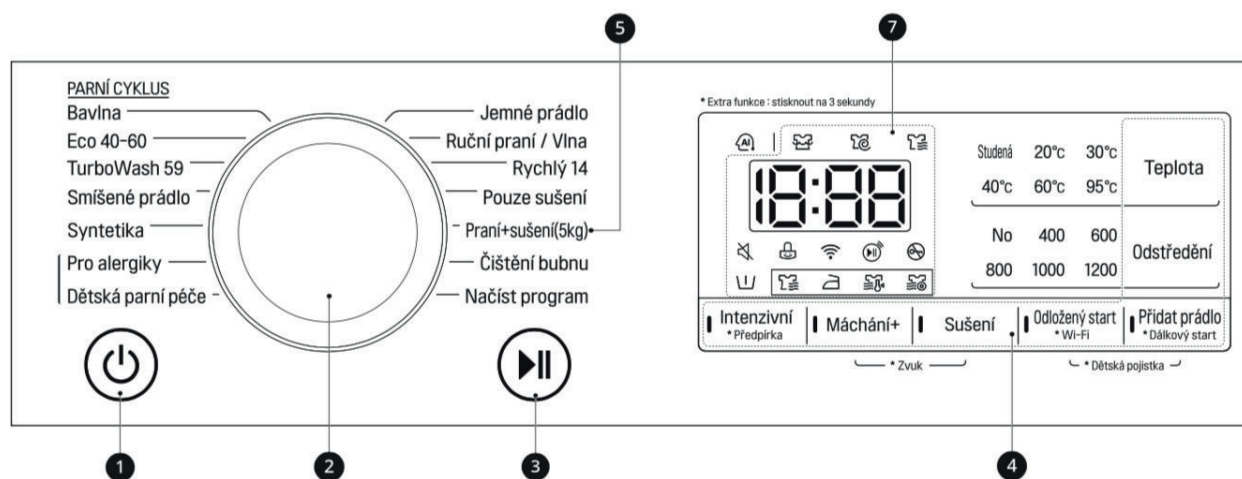

How to use the washing machine

1. You need to load the laundry into the machine
2. Add washing powder or capsules for washing
3. Choose the right program for washing with a roller on the washing machine
4. Press the "START" button and wait for the wash finish

Control panel

1	ON/OFF	4	Options and Functions
2	Select programmes	5	Wash + Dry
3	Start/Pause	6	Display

Programs

Bavlna	Cotton	Jemné prádlo	Delicates
Eco 40-60	Eco 40-60	Ruční praní / Vlna	Hand/Wool
TurboWash 59	TurboWash 59	Rychlý 14	Speed 14
Smíšené prádlo	Mixed fabric	Pouze sušení	Dry only
Syntetika	Synthetic	Praní + sušení	Wash+dry
Pro alergiky	Allergy care	Čištění bubny	Tub clean
Dětská parní péče	Baby steam care	Načíst program	Download cycle